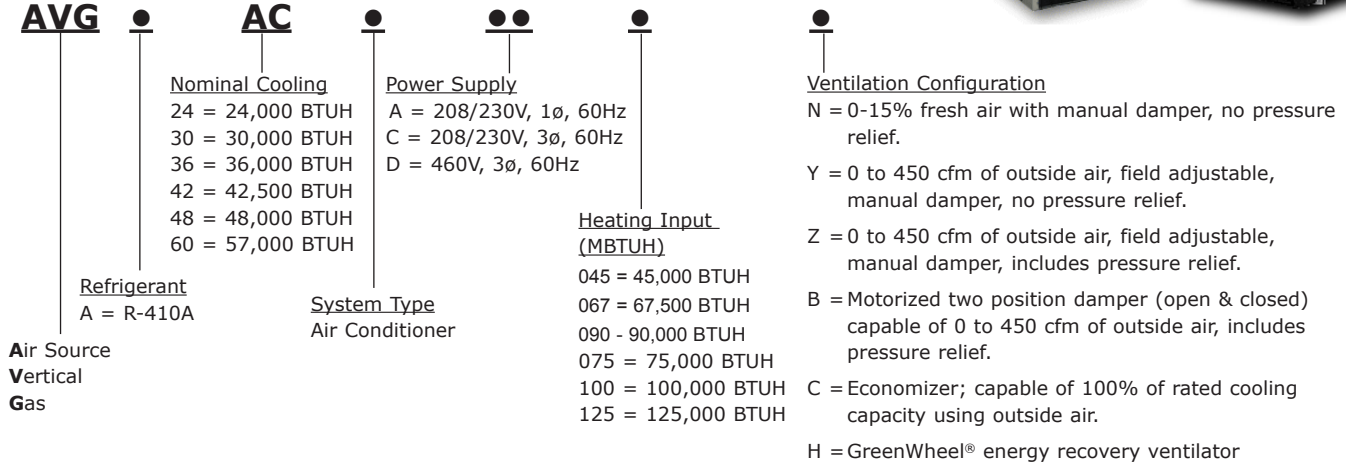

MARVAIR G-PAC HVAC Model Identification

Model Identification

Heating Capacity Inputs Available

MODEL	Available Heating Inputs
AVGA24	45,000 BTUH; 67,500 BTUH; 90,000 BTUH
AVGA30	45,000 BTUH; 67,500 BTUH; 90,000 BTUH
AVGA36	45,000 BTUH; 67,500 BTUH; 90,000 BTUH
AVGA42	75,000 BTUH; 100,000 BTUH; 125,000 BTUH
AVGA48	75,000 BTUH; 100,000 BTUH; 125,000 BTUH
AVP60	75,000 BTUH; 100,000 BTUH; 125,000 BTUH